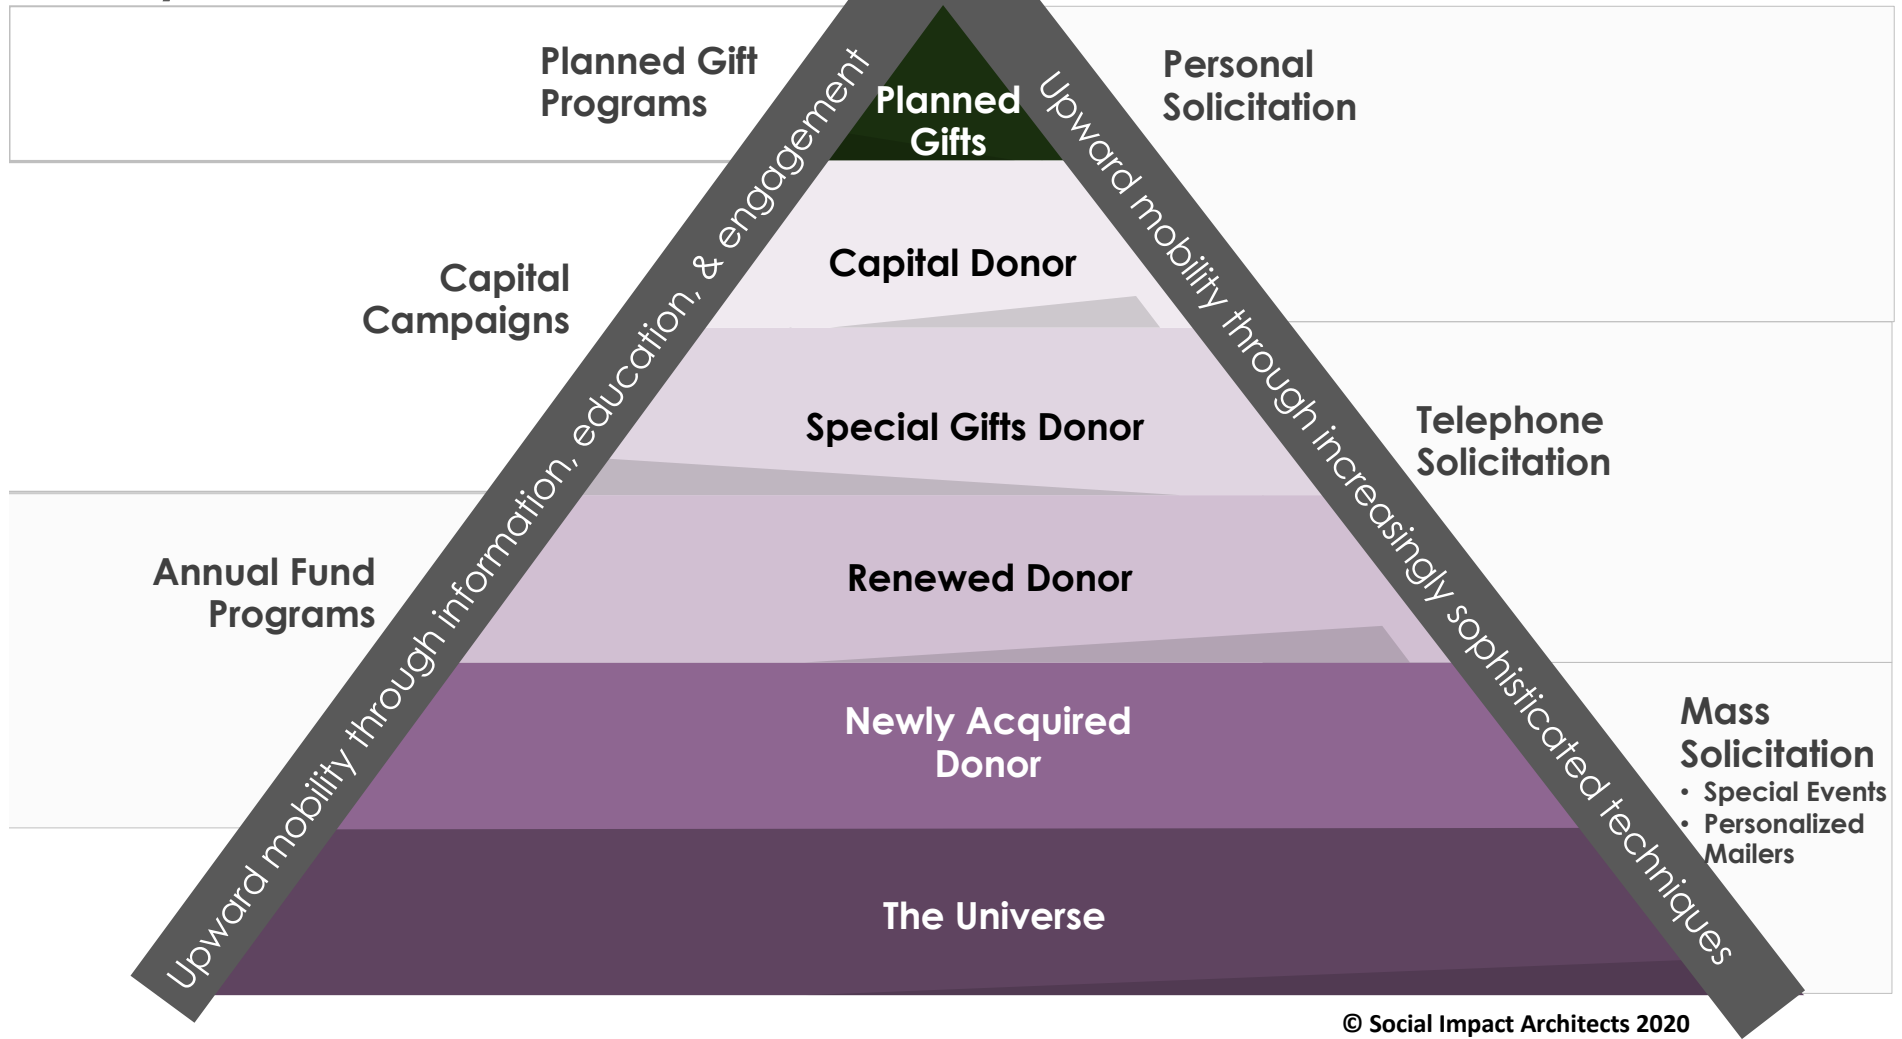

The Donor Pyramid

© Social Impact Architects 2020